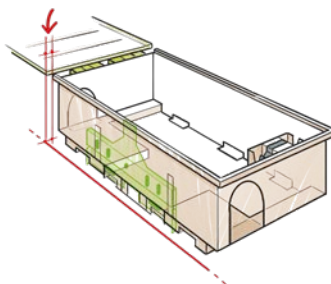

The REMOVABLE MANGER allows:

- The monitoring of crawling insects and rodents at the same time, placing a carton glue board of wide dimensions below the manger
- Quicker cleaning and routine operations
- Placement a snap trap for rats

B: Rodents monitoring with plastic or carton glue board + wide glue board for crawling insects monitoring.

C: Monitoring of murine infestations with snap traps (for mice or rats), using the removable security plastic bulkheads.

BAIT STATIONS

The new closure with metal clip increases the safety of the box already granted by the anti-tampering edges.

The closure moved on the short side reduces the distance from the wall, diminishing its foot print and giving the PCOs a clearer vision at a first glance.