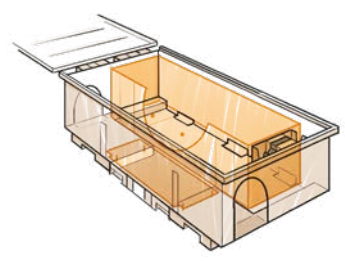

A: Rodents monitoring with baits (in fresh pasta, blocks, grains, pellet and virtual baits) + wide glue board for crawling insects monitoring.