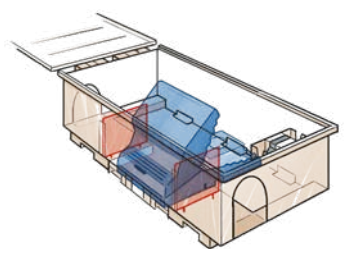

The REMOVABLE MANGER allows:

- The monitoring of crawling insects and rodents at the same time, placing a carton glue board of wide dimensions below the manger
- Quicker cleaning and routine operations
- Placement a snap trap for rats

The new Masterbox Plus can be set up in 3 different modes according to the scenario the PCO is facing:

A: Rodents monitoring with baits (in fresh pasta, blocks, grains, pellet and virtual baits) + wide glue board for crawling insects monitoring.

B: Rodents monitoring with plastic or carton glue board + wide glue board for crawling insects monitoring.

C: Monitoring of murine infestations with snap traps (for mice or rats), using the removable security plastic bulkheads.

BAIT STATIONS

The new closure with metal clip increases the safety of the box already granted by the anti-tampering edges.

The closure moved on the short side reduces the distance from the wall, diminishing its foot print and giving the PCOs a clearer vision at a first glance.