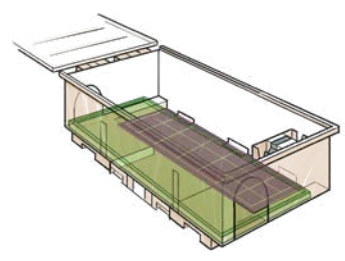

BAIT STATIONS

NEW MASTERBOX PLUS® Multifunctional security station

CHARACTERISTICS:

The new Masterbox Plus® is the expression of all the know-how ORMA has developed along all these years. This security station is a concentration of technical innovations which make the new Masterbox Plus a RELIABLE, FLEXIBLE and STURDY bait station.

The REMOVABLE MANGER allows:

- The monitoring of crawling insects and rodents at the same time, placing a carton glue board of wide dimensions below the manger
- Quicker cleaning and routine operations
- Placement a snap trap for rats

B: Rodents monitoring with plastic or carton glue board + wide glue board for crawling insects monitoring.

C: Monitoring of murine infestations with snap traps (for mice or rats), using the removable security plastic bulkheads.

BAIT STATIONS

The new closure with metal clip increases the safety of the box already granted by the anti-tampering edges.

The closure moved on the short side reduces the distance from the wall, diminishing its foot print and giving the PCOs a clearer vision at a first glance.