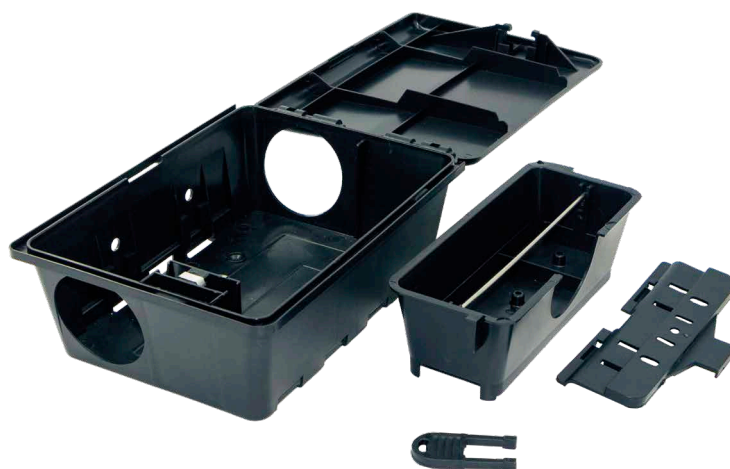

BAIT STATIONS

INCLUDED ACCESSORIES

- 2 catches for anchoring vertical bait
- 1 skewer stainless steel for anchoring the bait in a horizontal position
- 1 closing Key

COMPATIBLES

plastic glueboards
cod 141-TB

glueboards
Mastertrap Ratti
cod 129
Monitor Mini
cod 127