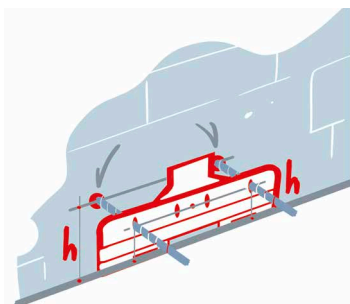

NEW METAL CLIP:

- + HANDY
- + VELOCITY
- + SECURITY

Smart fixing system