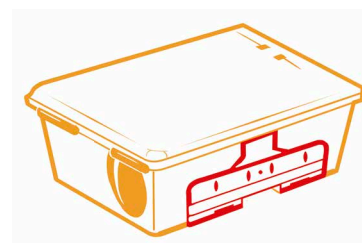

#### CHARACTERISTICS

Total Box is a dispenser of rodenticide bait made from strong plastic material resistant to atmospheric agents. Due to its safety lock and its method of affixing, Total Box is an excellent device to create particularly safe stations and protected from shocks and tampering.

Total Box can perform the dual function:

- monitoring the crawling insects using cardboard adhesive, Mini Monitor (Ref . 127),
- rodents monitoring using rodenticide bait suitably housed in the removable box for an easier cleaning and management.

Moreover, removing the tray for the rodenticide, it is possible to house a glue cardboard to rats (Ref . 129) that covers the entire surface of the dispenser.

#### APPLICATION

Total Box is studied to create bait points protected from dust, dirt, moisture. Their design is compact and non-invasive.

This trap can be used for rodent control programs conforming to the integrated and HACCP fighting systems in internal areas (in case of handling and/or production of foods solely with the use of adhesives) and external areas in civil, industrial (food companies), home.